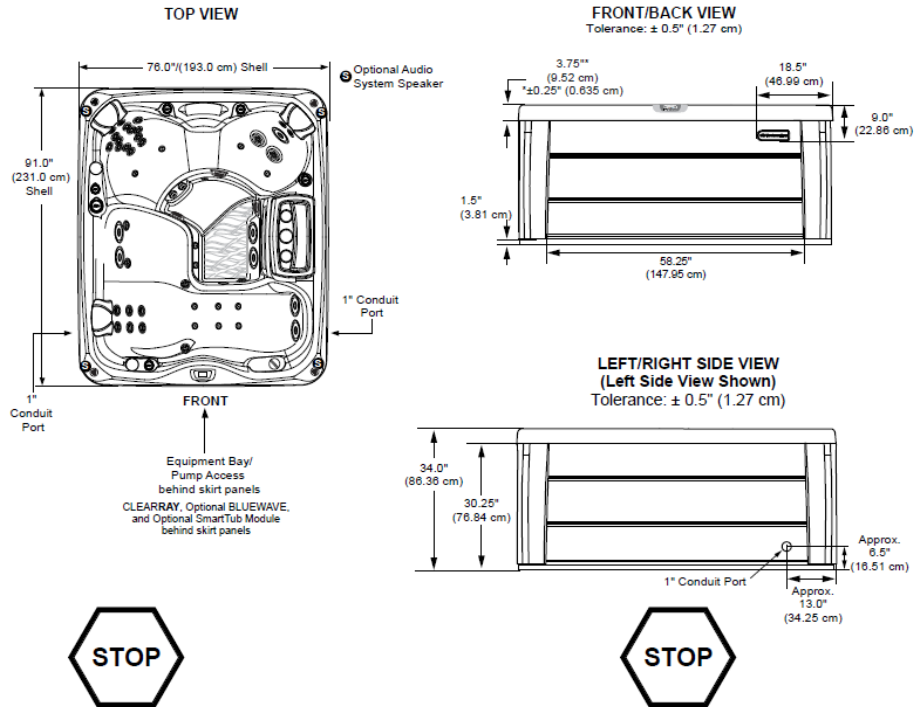

Sundance Spas

Sundance Spas 880 Marin Portable Dimensions

WAŻNE! Zawsze należy zmierzyć każde urządzenie PRZED projektowaniem jego podstawy i przykrycia.
Tolerancja wynosi ok. 1,3 cm.
Dane mogą ulegać zmianie bez uprzedzenia.